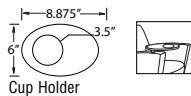

• Specify cup holder

(VQ) None (standard) - No Upcharge
(VR) Black, Black Bracket - Add $235 List Price ($306 CAN)
(VS) Black, Silver Bracket - Add $235 List Price ($306 CAN)
(VT) Finished, Black Bracket - Add $263 List Price ($342 CAN)
(VU) Finished, Silver Bracket - Add $263 List Price ($342 CAN)

• **Specify finish - applies only if UV, UW, UY, VT OR VU is chosen**

• **Specify grade/fabric**

F43041

32" x 29.5" x 33.5"   LBS: 65 • CU FT: 35 • SEAT WIDTH: 22" • SEAT DEPTH: 20.5" • SEAT HEIGHT: 17.75"
ARM HEIGHT: 7.5" • INSIDE BACK HEIGHT: 17.5" • COM: 4.5 YDS • COL: 90 SQ FT

	COM	COL													
GRADE	1	2	3	4	5	6	7	8	9	10	LV	L1	L2	L3	
U.S.A. LIST	1099	1155	1248	1359	1471	1583	1694	1815	1992	2178	1508	1645	1862	2132	
CAN LIST	1429	1502	1623	1767	1913	2058	2203	2360	2590	2832	1961	2139	2421	2772