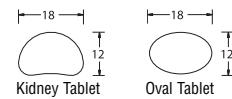

• Specify tablet material

(UP) None (standard) - No Upcharge
(UT) Black Kidney Right Facing - Add $217 List Price ($282 CAN)
(UU) Black Kidney Left Facing - Add $217 List Price ($282 CAN)
(UV) Finished Kidney Right Facing - Add $303 List Price ($394 CAN)
(UW) Finished Kidney Left Facing - Add $303 List Price ($394 CAN)
(UX) Black Oval - Add $217 List Price ($282 CAN)
(UY) Finished Oval - Add $303 List Price ($394 CAN)